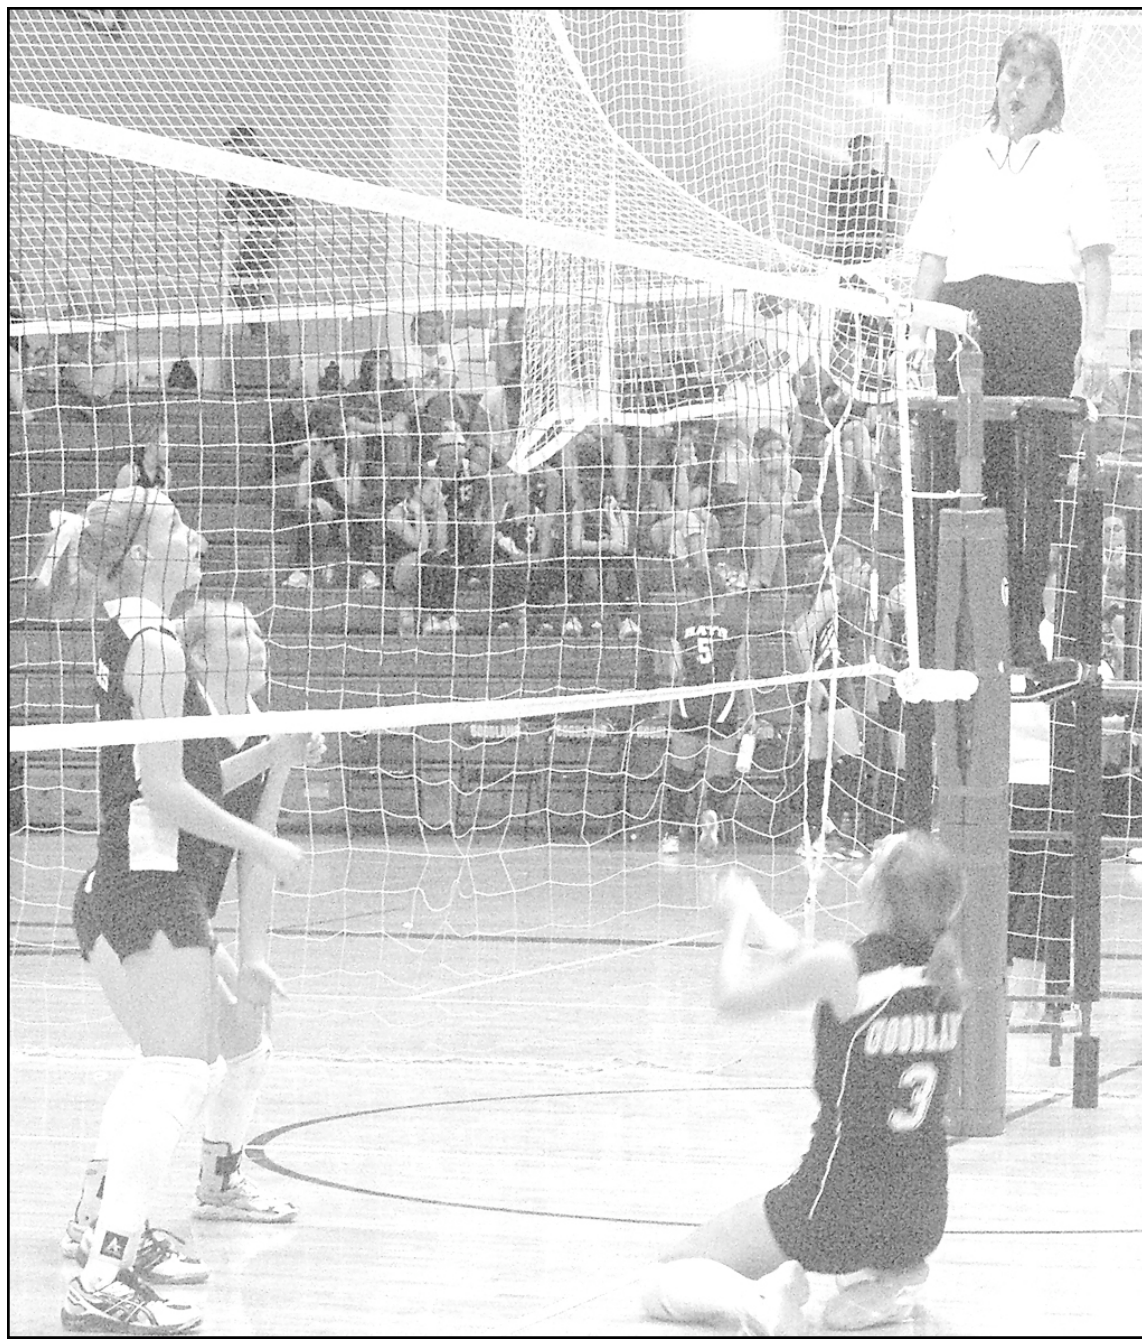

## Volleyball team has tough quad

The Goodland Cowgirls volleyball team played in its first quad at home in Max Jones Fieldhouse on Tuesday afternoon.

The varsity team lost to Thomas More Prep-Marian of Hays, 25-14 and 25-18; Hays, 25-18 and 25-18; and Burlington, 25-16 and 27-25. Marian beat Hays, 25-18, 19-25 and 25-21. Burlington beat Hays 25-21 and 25-18 and Marian 29-27 and 25-21.

Whitney Schields dug out a shot to get it back over the net to Thomas More Prep-Marian of Hays Tuesday afternoon at the Max Jones Fieldhouse. The Cowgirls got their season off to a tough start, losing all their matches at their opening quadrangular. Photo by Pat Schiefen/The Goodland Star-News

Reed Bellamy completed 4 passes for 134 yards and 1 touchdown.

Austin Avelar caught 4 passes for 134 yards and 1 touchdown.