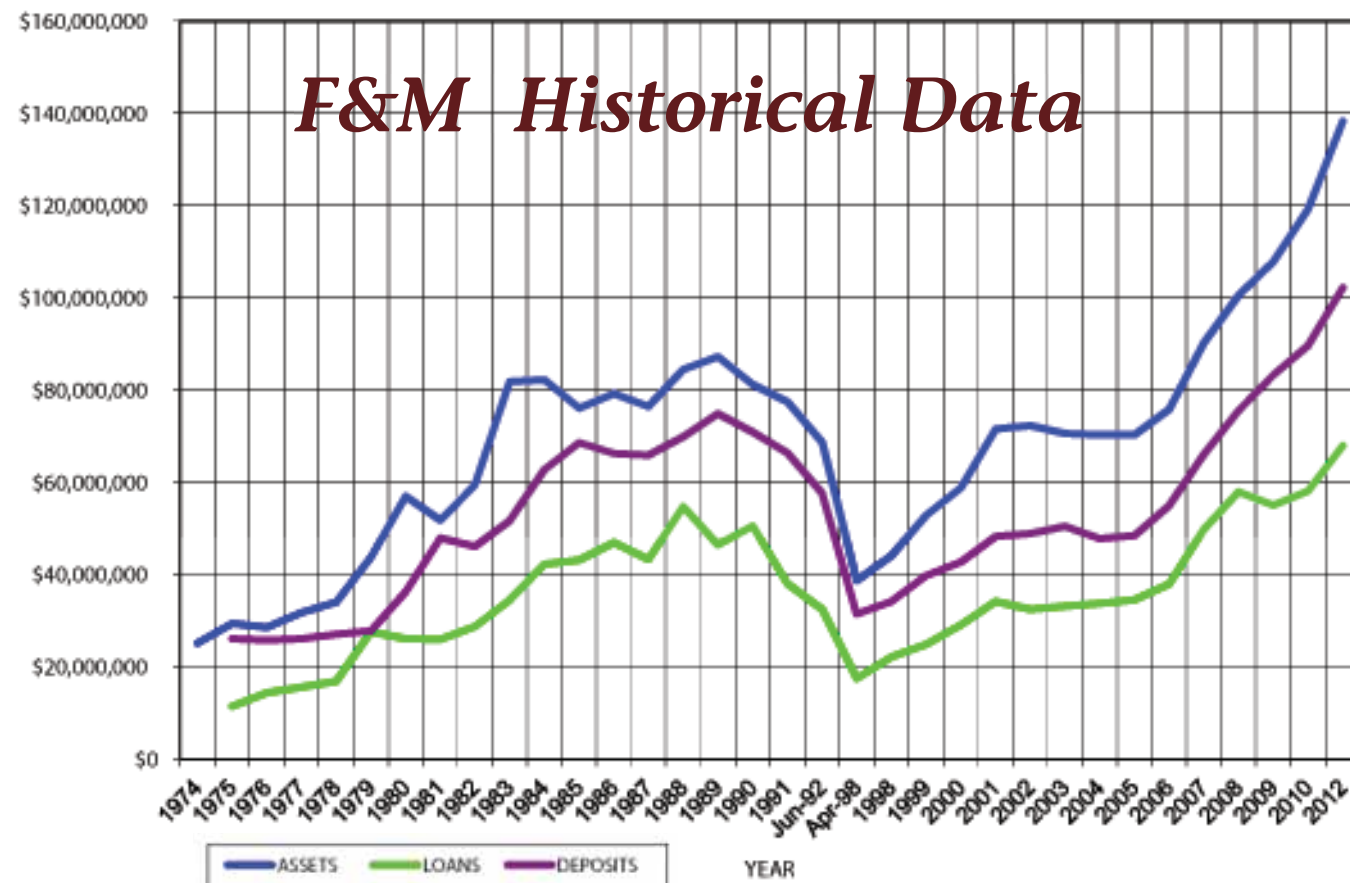

# Farmers & Merchants Bank of Colby has been serving our community for over 125 years...

Photo: Dillons Bank Location

Photo: Colby Location 360 N. Franklin

Photo: Late 1920's

Farmers & Merchants Bank donated over **\$125,000** in 2012 to our community!