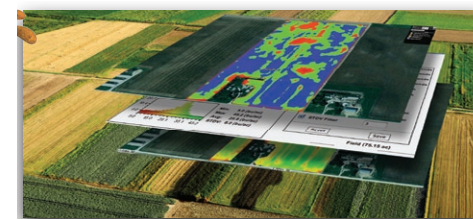

Configure the screen with your favorites or most used functions. Select 3D or top down view angles that provide superior situational awareness.

Outback ConnX

SIMPLIFIED CONNECTIVITY

Make the best farming decisions through the all-new Outback ConnX, a web-based system that seamlessly interfaces and simplifies data transfer between the MAX terminal and office, vehicle tracking, advanced weather, and remote access to the terminal.

Outback® MAX™ redefines simplicity in precision farming.

The system works seamlessly with eDriveX™ with eTurns™ and features section and variable rate control within the rugged, high-definition console.

POWERFUL MAPPING ENGINE

Stack up to three separate layers of data that give you the complete picture when managing your fields inputs.

ULTIMATE PRECISION PACKAGE

Combine Outback MAX with these field proven units and create the Ultimate Precision Package.