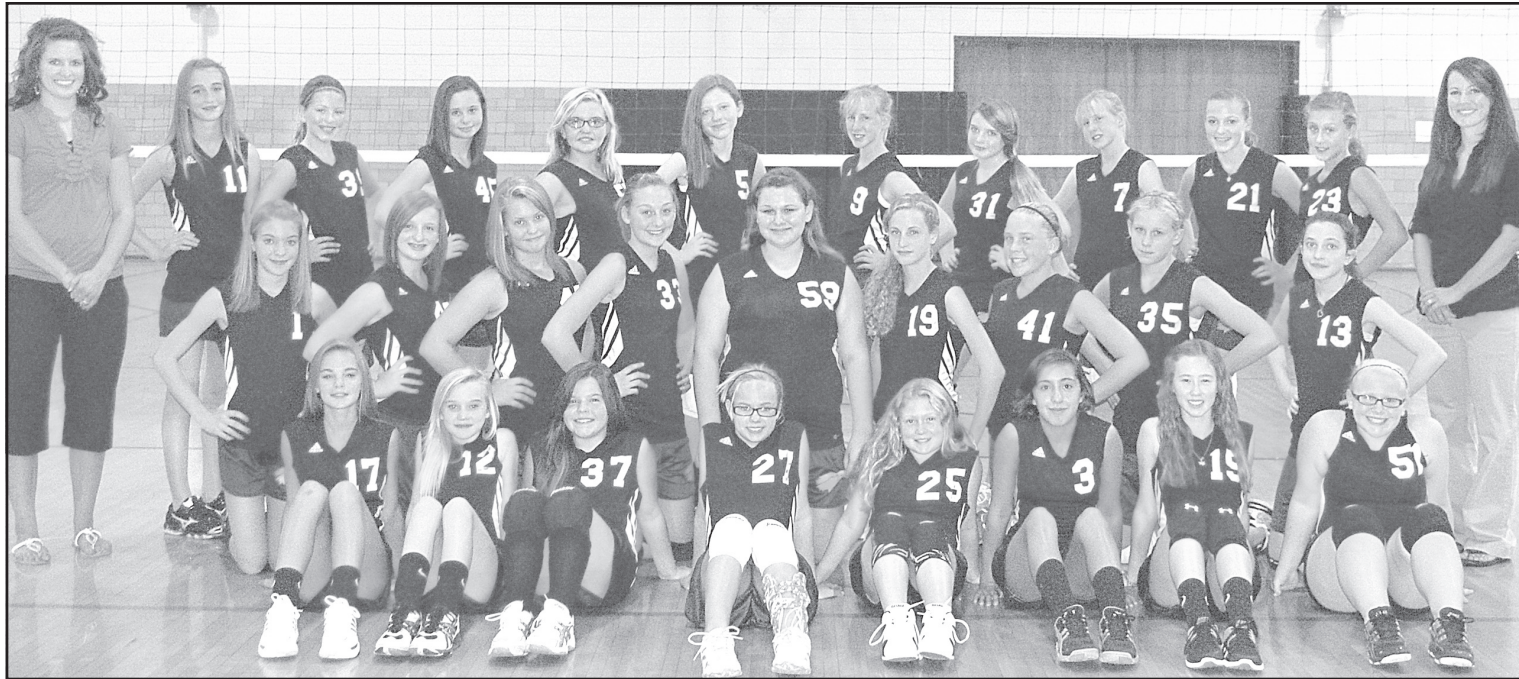

Colby Middle School Volleyball

Seventh Grade

From left to right, front row: Morgan Voss, Patyn Pfeifer, Desiree Foster, Destiny Liester, Lexie Kraft, Chloe Imhoff, Erin Krannawitter, Trista Boehme. Middle row: Rachel VanEaton, Abbie Kummer, Hanna Rehmer, Kora Schindler, Rayanna Schmidt, Alexandra Finley, Madisyn Lemman, Bryce Brown, Anna Giersch. Back row: Coach Megan Riecheck, Jordan Hartwell, Carson McLaughlin, Natalie Oren, Jatana Hurd, Stacia Oren, Caitlin Tinkham, Jennifer Hughes, Courtney Tinkham, Madison Zimmerman, Karissa Brattin, Coach Nikki Brattin.

Eighth Grade

From left to right, front row: Jayla Helus, Michaela Giebler, Morgan Morris, Audrey Puckett, Jordan O'Malley. Middle row: Isabel Rosales, Madison Wiens, Cassie Berndt, Callie Siruta, Laura Schroeder, Lauren Dempewolf, Alexsis Dennis, Madisyn Haggard. Back row: Marissa Woodall, Brittany Alexander, Lexie Sims, Bailey Foss, Elizabeth Koel, Hannah Johnston, Courtney Van Eaton, Kambri Garrett, Rebecca Farrow, Coach Nikki Brattin.