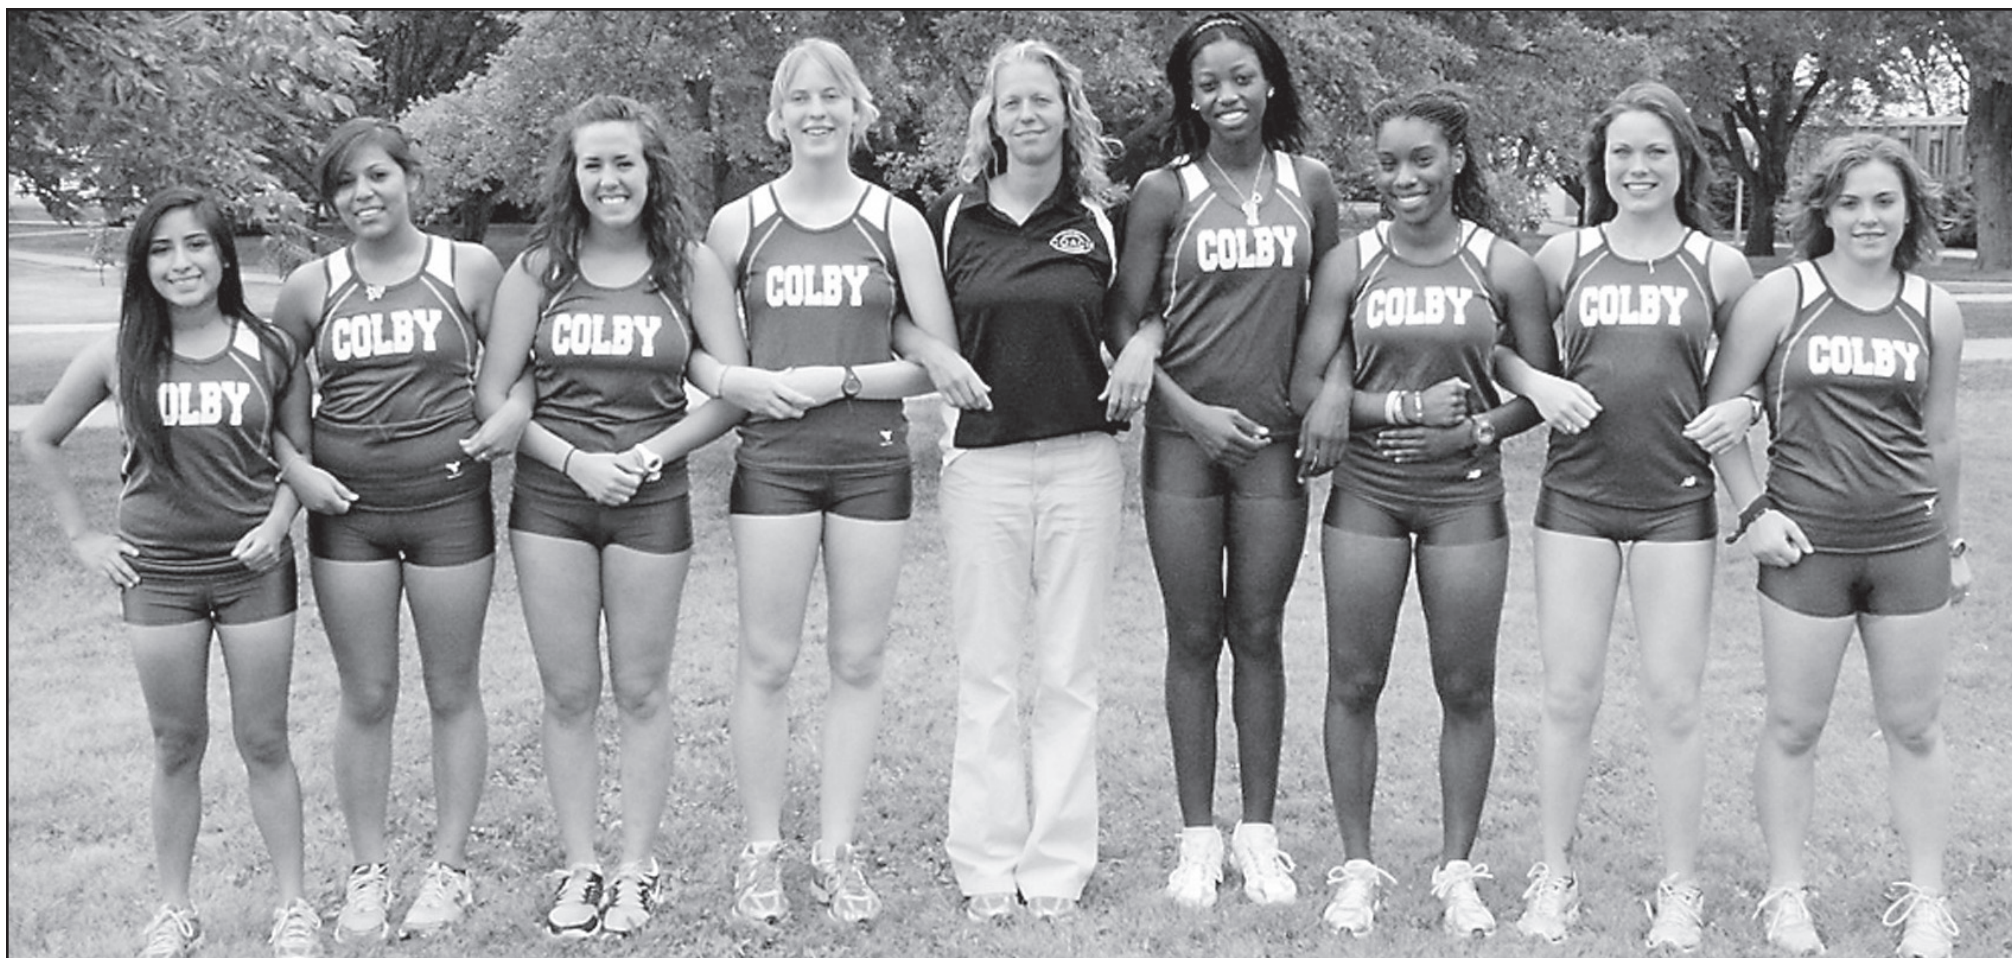

Colby Community College Cross Country

Left to Right: Jackie Robledo, Alexandria Torres, Kelsey Locke, Breana Yost, Head Coach Crystal Berndt, Shauntae Miller, Mikarla Swann, Erica Rappard, Cynthia Turley.

Schedule

Friday, Sept. 3, 9 a.m. University of Kansas Invitational
 Friday, Sept. 10, 7 p.m., Colby Invitational on campus
 Saturday, Sept. 25, 8 a.m. Oklahoma State Jamboree at Stillwater
 Saturday, Oct. 2, TBA Rocky Mountain Shootout at Boulder, Colo.
 Sunday, Oct. 16, 9 a.m. Fort Hays State Invitational at Hays
 Monday, Nov. 1 TBA Regionals at Arkansas City
 Saturday, Nov. 13, TBA Nationals at Spartanburg, S.C.
 Saturday, Nov. 20, 8 a.m. Marathon 1/2 at Overland Park