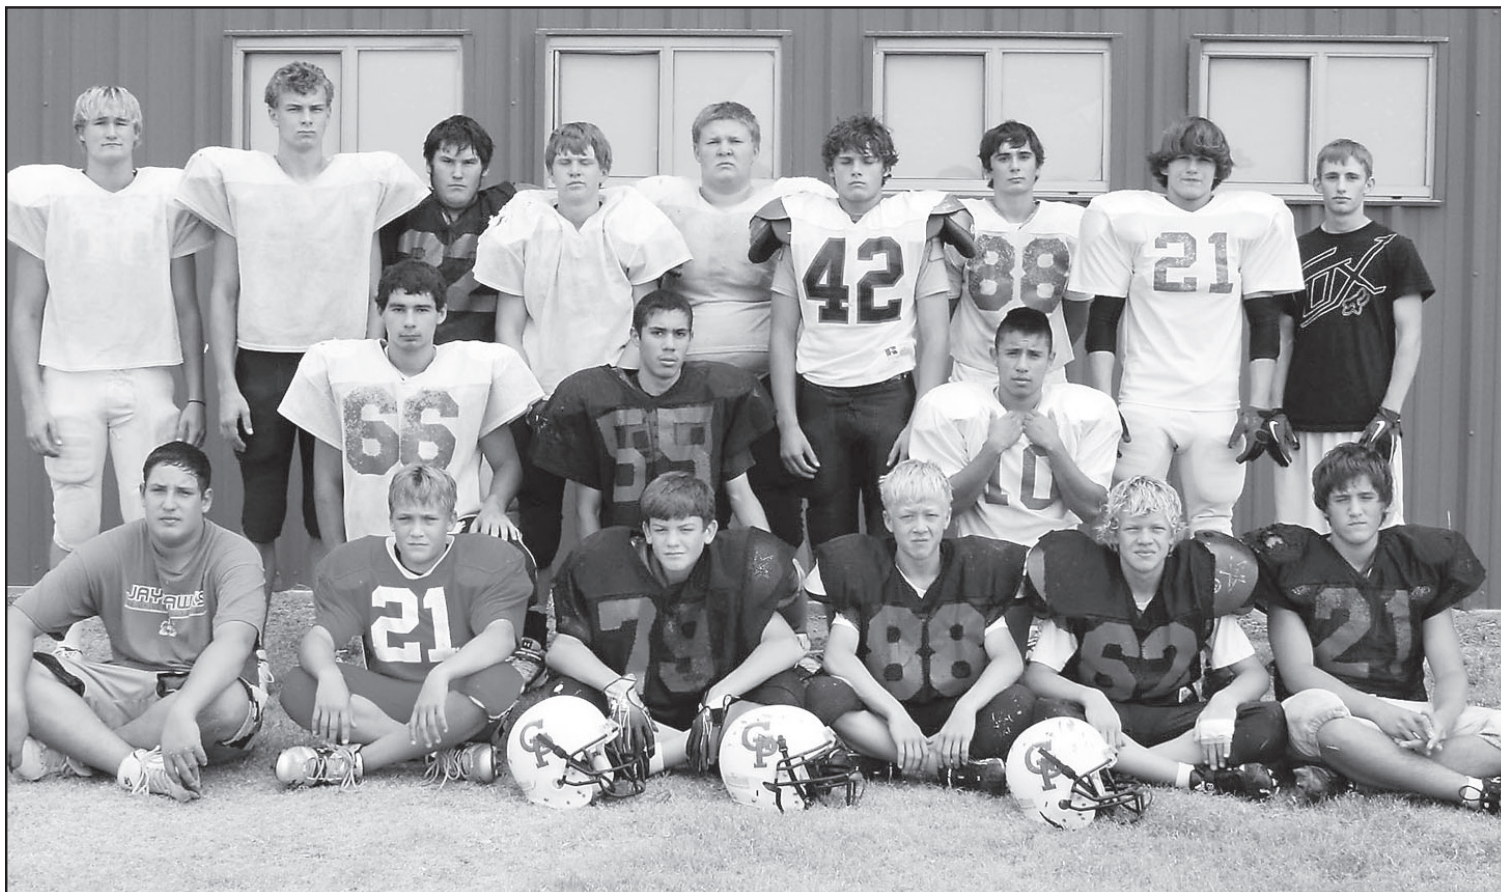

Golden Plains High School Football

Schedule

Friday, Sept. 3, 7 p.m. at Quinter
 Friday, Sept. 10, 7 p.m. vs. Dighton
 Friday, Sept. 17, 7 p.m. vs. Greeley County
 Friday, Sept. 24, 7 p.m. at Weskan
 Monday, Sept. 27 TBA with Northern Valley
 Friday, Oct. 1, 7 p.m. vs. Cheylin
 Friday, Oct. 8, 7 p.m. vs. Triplains/Brewster
 Monday, Oct. 11, 5:30 p.m. vs. Wheatland/Grinnell
 Friday, Oct. 15, 7 p.m. with Wallace County
 Friday, Oct. 22, 7 p.m. @ Grainfield vs. Wheatland/Grinnell
 Thursday, Oct. 28, 7 p.m. with Logan
 Tuesday, Nov. 2 Bi-District TBA
 Saturday, Nov. 6 Regionals TBA
 Saturday, Nov. 13 Sub-State TBA
 Saturday, Nov. 20 State TBA

Front Row (left to right): Jacob Griffith, Grant Spreser, Chance Hoeting, Josh Barnhart, Zach Spreser, Tristan Schwarz. Second Row: Andrew Luna, Jose Bermudez, Miguel Navarro. Back Row: Rilee Spreser, Cole Christensen, Casey Gould, Tyler Stevenson, Devinn Ritter, Trey Schwarz, Tate Preston, Kalyn Weber, Ryan Ptashkin. Not pictured: Jesus Garcia, Camron Spreser, Marshall Clapp. Coached by: Travis Smith, Travis Betz. Managers: Katrina Griggs, Avery Spreser, Randi Cressler.