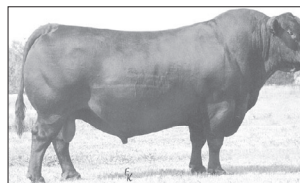

A BLIZZARD moved into the St. Francis area Saturday afternoon, leaving only 3-inches snow. Accidents and blowing snow caused the highway crew to close U.S. 36 west from Atwood to the Colorado state line and K-27 north from Goodland to the Nebraska state line on Sunday. I-70 was also closed from Goodland west to Airpark Road in Colorado. Pat Owens, owner of Owens True Value was shoveling the snow in front of his business Monday morning and the birds, left, were looking for some seed under the snow-laden roof of their bird feeder. *Herald photos by Karen Krien*

Working Woman Section in this issue

RICK NEMETH

200 18 Mo. Old Registered Angus Bulls for Sale on Farm
75% of Bulls Are AI Sired
60 Bulls are ET Calves
Ludell, KS • (785) 626-4309 or (785) 322-5505

LOCATION: 13 miles northeast of Atwood, KS

Sale bulls are in top 3% of breed for both weaning and yearling weights. **Free Delivery & Boarding**

EPD's BW WW MILK YW
1.64 32 105

SAV GRAND PRIX

SITZ TRAVELER 8180
SAV FINAL ANSWER 8035
SAV EMULOUS 8145
BOYD NEW DAY 8005
SAV BLACKCAP MAY 7306
SAV BLACKCAP MAY 4136