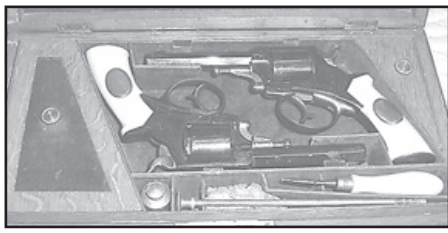

LOT D

#1 Winchester Model 86 Light weight,

Rifle, take down, 45-70 cal.. #2 Winchester Model 71 Deluxe Rifle, long tang, bolt peep, 348 cal. (exc.). #3 Winchester Model 64 Deluxe Rifle, 30 WCF cal. (exc.). #4 Winchester Model 64 Rifle 32W.S. cal. (exc.). #5 Winchester Model 64 Rifle 30-30 cal. (exc.). #6 Winchester Model 92 Rifle, octagon bbl., take down, 1/2 mag, 44WCF cal.. #7 Winchester Model 1894 Rifle, 1/2 oct bbl., take down, 30WCF cal. (Antique) #8 Winchester Model 1894 Rifle, oct bbl., full mag, 30WCF cal. (Antique) #9 Winchester Model 1894 Rifle, oct bbl., full mag, 30WCF cal.. #10 Winchester Model 1894 Rifle, oct bbl., button mag, 32 W.S. cal.. #13 2 - Winchester Model 1894 John Wayne Canadian Carbine, 32-40 cal., Consecutive serial numbers (only 1,000) (Canadian issue). #14 2 - Colt SAA Peacemaker Centennial Pistols 45 and 44-40 cal. (Matched set of 500). #15 Colt SAA 1st Generation Pistol, 4 3/4" nickel bbl., 44 special (only 506 made). #16 3 - Colt SAA 3rd Generation Pistols, B.P. frame, 45 cal. 4 3/4" nickel bbl. (consecutive serial numbers) #17 Colt SAA 3rd Generation Buntline, ivory grips, nickel, 44-40 cal. (wood case)

WINCHESTER

#1 Winchester 1892 44 WCF Saddle Ring Carbine. SN 782666 - 85% - very nice. #2 Winchester 1894 32 WS Saddle Ring Carbine. SN 623933 - 95% - BBL 10" Rcvr - very nice. #3 Winchester Model 92 25-20 Saddle Ring Carbine SN 958655 - 80% - No rust-not much finish-but good. #4 Winchester Model 94 25-35 20" BBL. SN 1678017 - 85% #5 Winchester 1892 32WCF Saddle Ring Carbine. SN 744970 - 70% - BBL Rcvr Petina tapered pencil BBL. #6 Winchester 85 25-20SS Tang Sight SN 74809 - 95% - Antique very good to excellent. #7 Winchester 21 12 gauge Vent Rib. SN25540 - wood refinish very good

#8 Winchester 85 Low Wall 1st Model 22 short. SN 99490 - 95% - 24" BBL Winchester scope plus Tang Sight Oct BBL All OE. #9 Winchester 21 12 gauge 2 3/4 26" Solid Rib. SN 20821 - 95% - skeet stock added with recoil pad blue. #10 Winchester 21 Trap V.R. 12 gauge 2 3/4. SN 22337 - 95%. #11 Winchester Model 52-22 LR-Lyman Super. Targetsport - SN 38497 - 95% - OE 1936 Mfg. #12 Winchester 67A 22 SLLR - 95%. #13 Winchester 22 LR Highwall Oct BBL Heavy. SN 109278 - 95% - Tang sight palm rest Schutzen Stock + Fancy wood take down. #14 Winchester 1885 Low Wall 22 short SN 115652 - 95% - BBL Recoil some flaking. #15 Winchester 1892 38 WCF Saddle Ring Carbine. SN 336475 - BBL Rough Not Pitted Wood Refinished #16 Winchester 1885 22 Short Lyman Peep Sight. SN 136820 - 90% - Low Wall 3rd Model. #17 Winchester 1892 44 WCF 1/2 Mag Shotgun Butt. SN 719580 - NRA - Very Good Not Much Finish. #18 Winchester 1894 32-40 Saddle Ring Carbine. SN 268961 - 90% #19 Winchester 94 25-35 WCF Saddle Ring Carbine. SN 897367 - 95% - Some rcvr flaking. #20 Winchester 1894 38-55 Saddle Ring Carbine. SN 443380 - 60% - All OE Lyman side peep sight. #21 Winchester 1885 Low Wall US Marked 22 Short. SN 100011 - 90% - Few dings here and there. #22 Winchester 1885 Low Wall US Marked 22 Short. SN 133070 - 80% - Rcvr flaked. #23 Winchester 1885 Low Wall 22 Short SN 121695 - 50%. #24 Winchester 1885 Low Wall 22 L Rifle 1st Model. SN 99237 - 50% - some dings. #25 Winchester 1885 Low Wall 22 Rifle 2nd Model. SN 120917 - 90% - All OE #26 Winchester 1873 44 WCF Musket SN 571079B - Looks to be unfired-some petina-ding in wood - excellent. #27 Winchester 52 22LR 1946 Production SN 55598B - 90% - w/WW scope #A5 set trigger all original. #28 Winchester 52 22LR 1946 Production SN 58105B - 95% - w/peep sights very nice wood all original. #29 Winchester 52 22LR 1947 Production SN 63640B - 95% - no sights all original very nice wood. #30