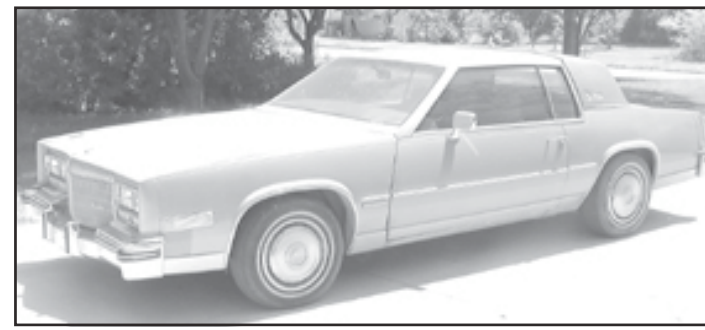

Yamaha "Clavinova" Electric Piano

Yard Machine Rear Tiller 5.5 HP Tecumseh

VEHICLE

1983 Cadillac Eldorado 2 Door Hardtop
4.1 LV-8 Automatic, Cruise, AM/FM Cassette, Power Locks, Seats and Windows, 95,821 Miles
(CONSIGNED BY PRISCILLA JOHNSON)