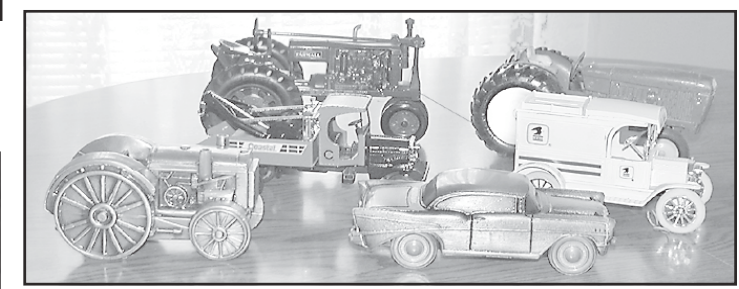

Yamaha "Clavinova" Electric Piano

Yard Machine Rear Tiller 5.5 HP Tecumseh

VEHICLE

1983 Cadillac Eldorado 2 Door Hardtop
4.1 LV-8 Automatic, Cruise, AM/FM Cassette, Power Locks, Seats and Windows, 95,821 Miles
(CONSIGNED BY PRISCILLA JOHNSON)

Toy Tractors and Banks

AUCTIONEER'S NOTE:

Several of the tools on this Auction are in like new condition! Most of the collectibles and household items were packed at listing time! Not a complete listing by any means—more items in each heading! Enjoy the 26th of August with McMullen and Wyatt Auctions and see what all we find!!