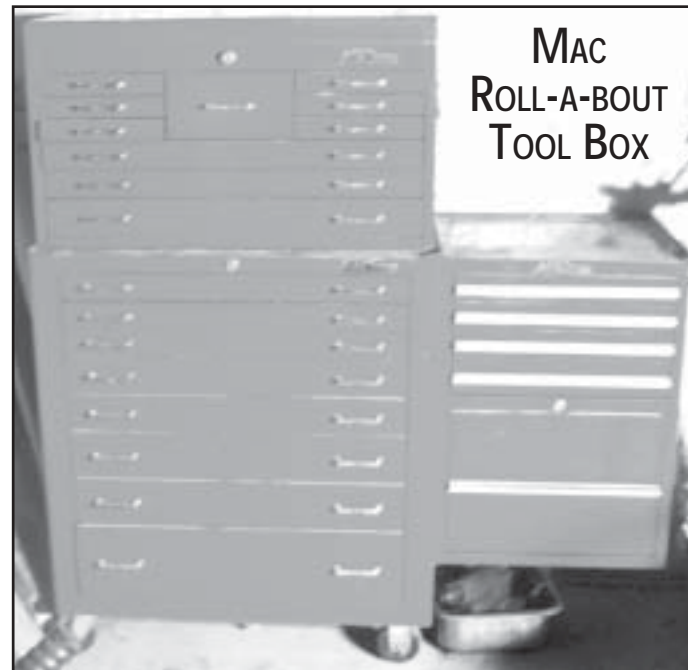

Auction Location: National Guard Armory, North Highway 283, Norton, Kansas

AIR TOOLS:

- Snap-on Air Drill
- Mac Air Angle Drill
- CP Air Drill
- Mac Air 1/2" Drive Impact
- Sunex Air 3/8" Drive Impact
- Mark I Air Grinder
- (2) Air Sander-Bufferers
- IR Air 3/8" Drive Ratchet
- CP Air Zip Gun #CP 715
- Air Bubble
- General Pneumatic 2HP Quick Recovery Air Compressor
- 3/8" Air Tool Set (Ratchet, Impact and Sockets)

COLEMAN MAGNA FORCE
AIR COMPRESSOR 220V
6 1/2 HP 60 GALLON TANK

HAND AND AUTOMOTIVE TOOLS:

MAC
ROLL-A-BOU
TOOL BOX

- Snap-on 3/8" Drive Flex Ratchet
- Snap-on 3/8" and 1/2" Drive Ratchets
- Snap-on Multi-Tester (MT 926)
- Snap-on Tool Box with Drawers
- Craftsman Metric and Standard Combination Wrenches
- Craftsman Metric and Standard Deep Sockets 3/8"
- Craftsman Sockets 1/2"
- Vacuum Testing Kit
- Craftsman 3/8" and 1/2" Ratchets
- New Britain Double Flaring Tool
- Craftsman 1/4" Drive Socket Set
- Snap Ring Pliers
- Sears Digital Torque Wrench
- Tap and Die Set
- Matco Impact Sockets
- NAPA 3/8" Deep Sockets
- Starrett Micrometer
- Central Depth Micrometer
- Weller Soldering Gun
- Buffalo 3/4" Socket Set
- Auto Body Tools and Hammers
- 200 Amp Breaker Box NIB
- Bolt Cutters
- Nails/Screws
- Mac Compression Tester
- Band Saw Blades
- OHMS Meter
- Snap-on Gear Puller
- Snap-on 12V Battery Tester
- B-K Timing Light
- 3/8" Drive Allen Wrenches
- Craftsman Brake Line Wrenches
- Clutch Adjustment Set
- O-ring, Snap Ring, Half Moon Key and Split Pin Sets
- Cotter Pins
- Grease Zerts
- Craftsman Lathe Tools
- Copper Fittings
- Crescents
- Screw Drivers
- Mac Open End Wrenches
- Drill Bits
- Counter Sink Bit Set
- Pipe Wrenches
- Thread Chasers
- Allen Wrenches
- 16 Gallon Shop Vac
- 2 Ton Hydraulic Floor Jack
- Creeper Fans
- Hand Saws
- Small Roll-a-bout Tool Box
- Punches
- Chisels
- (2) Halogen Lights with Stands
- Good Variety of Shop Supplies
- Rough Sawn Oak Lumber