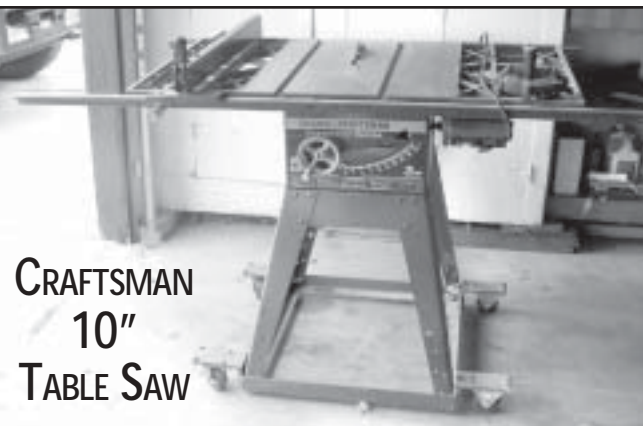

POWER TOOLS:

CRAFTSMAN
10"
TABLE SAW

- Craftsman 10" Radial Arm Saw
- Craftsman 6 1/8" 2 HP Jointer/Planer
- Craftsman Model #103 Wood Lathe
- Delta 4" Belt and 6" Disc Sander
- Dayton Floor Model Drill Press
- Iron Mike Power Hack Saw
- Clark Turbo Weld 150EW 220 V Wire Welder
- Multi Mig Welder Model #90070-71 110V
- Easy Mig 101/1 120V Wire Welder
- DeWalt 7 1/2" Circular Saw
- B&D Wood Hawk Circular Saw
- Craftsman Industrial Router Table
- Makita Reciprocating Saw, Model #JR 3000V
- Craftsman 4" Grinder
- Thors 1/4" and 1/2" Drills
- B&D Sander
- B&D Drill
- Stanley Electric Stapler
- Craftsman 12" Band Saw
- Albertson 6" Grinder
- Craftsman Router
- Skil Plunge Router
- Wagoner Power Painter
- Makita 1/2" Drill
- Power Craft Router
- Makita 4" Grinder
- Makita Jig Saw
- Skil Belt Sander
- B&D Circular Saw
- Skil 3/8" Drill